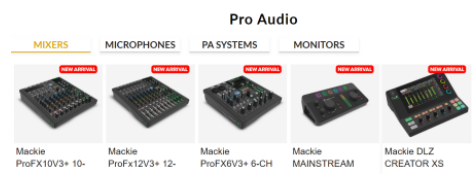

YAMAHA MIXER - OTHERS

Yamaha Tio1608-02 Dante-Equipped I/O Rack

- Works Remotely with TF Series & DM3
- Cable Connection to Console via Dante
- Preamp with Balanced Inputs & Outputs
- 16 Combo XLR-1/4" Input Jacks
- 8 XLR Output Jacks
- Supports 48V Phantom Power
- 2 Cat 5e LAN Ports (Primary & Secondary)
- Quick Config for DM3 and TF-Series
- DIP Switches Determine Startup Mode
- Daisy-Chain up to 48 Inputs / 24 Outs

619257 .....US$ Ask

Yamaha EX08 Output Expander

- EX08 output expanders feature 8 channels of DA converters that produce high quality analog audio by converting digital output from MTX/MRX series processors via YDIF

619258 .....US$ Ask